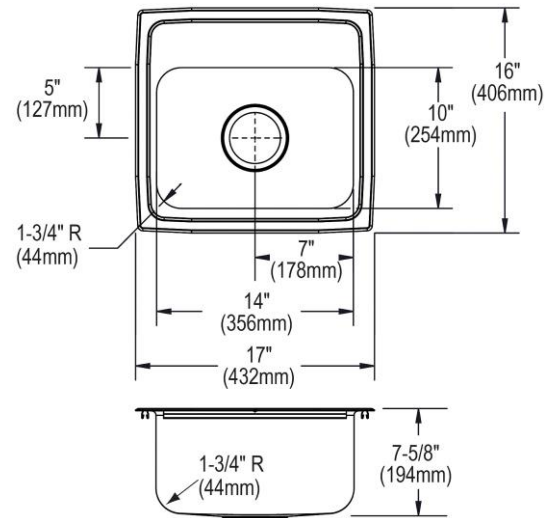

A Century of Tradition and Quality.

For more than 100 years, Elkay has been making innovative products and providing exceptional customer care. We take pride in offering plumbing products that make life easier, inspire change and leave the world a better place.

Product Compliance: ASME A112.19.3/CSA B45.4
Buy American Act

Sinks are listed by IAPMO® as meeting the applicable requirements of the Uniform Plumbing Code®, International Plumbing Code®, and National Plumbing Code of Canada.

[Clean and Care Manual (PDF)](#)
[Installation Instructions (PDF) - 100005236](#)
[Warranty (PDF)](#)

Similar models are available with: 4" 4-1/2" 5" 6" and 6-1/2" depths, Quick-Clip Mounting System