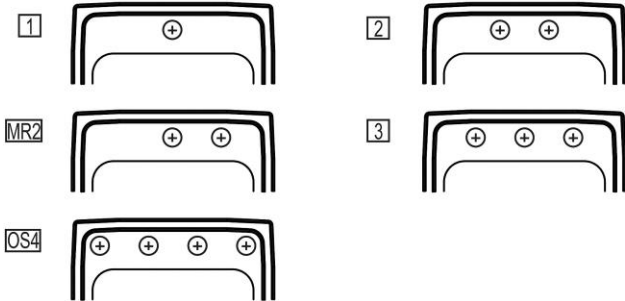

**Hole Drilling Configurations:**

1-1/2" (38mm) Diameter Faucet Holes on 4" (102mm) Centers

**Installation Profile:**

Optional Accessories		
<a href="#">LK99</a>	Elkay Deluxe 3-1/2" Drain Type 304 Stainless Steel Body Strainer Basket Rubber Seal and Tailpiece <a href="#">Spec Sheet (PDF)</a>	
<a href="#">LKGT1041CR</a>	Elkay Gourmet Single Hole Kitchen Faucet Pull-out Spray and Lever Handle with Hi and Mid-rise Base Options Chrome <a href="#">Spec Sheet (PDF)</a>	
<a href="#">LKGT1041NK</a>	Elkay Gourmet Single Hole Kitchen Faucet Pull-out Spray and Lever Handle with Hi and Mid-rise Base Options Brushed Nickel <a href="#">Spec Sheet (PDF)</a>	
<a href="#">LKGT1041RB</a>	Elkay Gourmet Single Hole Kitchen Faucet Pull-out Spray and Lever Handle with Hi and Mid-rise Base Options Oil Rubbed Bronze <a href="#">Spec Sheet (PDF)</a>	
<a href="#">LKWRB1209SS</a>	Elkay Stainless Steel 8" x 11" x 7" Rinsing Basket <a href="#">Spec Sheet (PDF)</a>	