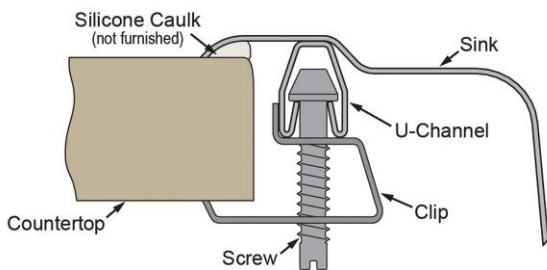

**Hole Drilling Configurations:**

1-1/2" (38mm) Diameter Faucet Holes on 4" (102mm) Centers

**Installation Profile:**

Optional Accessories		
<a href="#">LK99</a>	Elkay Deluxe 3-1/2" Drain Type 304 Stainless Steel Body Strainer Basket Rubber Seal and Tailpiece <a href="#">Spec Sheet (PDF)</a>	
<a href="#">LKGT1041CR</a>	Elkay Gourmet Single Hole Kitchen Faucet Pull-out Spray and Lever Handle with Hi and Mid-rise Base Options Chrome <a href="#">Spec Sheet (PDF)</a>	
<a href="#">LKGT1041NK</a>	Elkay Gourmet Single Hole Kitchen Faucet Pull-out Spray and Lever Handle with Hi and Mid-rise Base Options Brushed Nickel <a href="#">Spec Sheet (PDF)</a>	
<a href="#">LKGT1041RB</a>	Elkay Gourmet Single Hole Kitchen Faucet Pull-out Spray and Lever Handle with Hi and Mid-rise Base Options Oil Rubbed Bronze <a href="#">Spec Sheet (PDF)</a>	
<a href="#">LKWRB1209SS</a>	Elkay Stainless Steel 8" x 11" x 7" Rinsing Basket <a href="#">Spec Sheet (PDF)</a>	